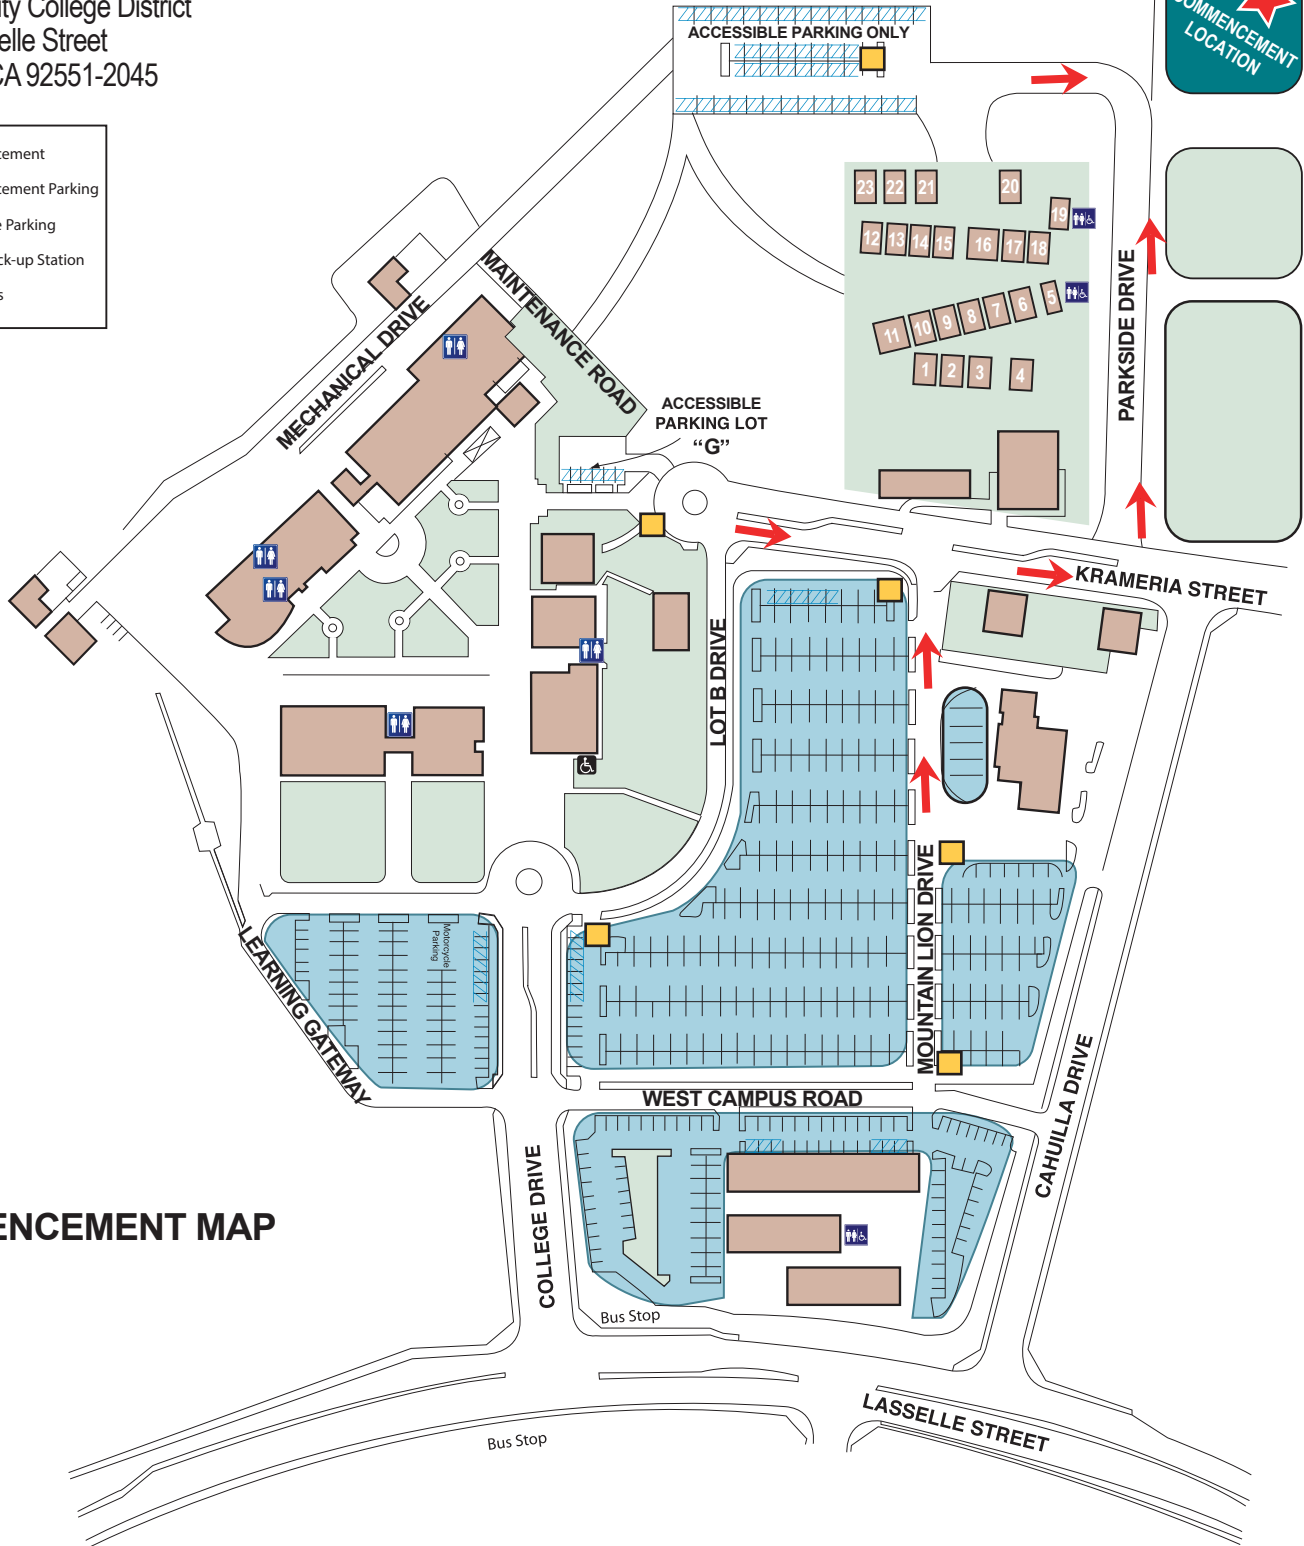

Moreno Valley College

Riverside Community College District

16130 Lasselle Street

Moreno Valley, CA 92551-2045

- Commencement
- Commencement Parking
- Accessible Parking
- Shuttle Pick-up Station
- Restrooms

COMMENCEMENT MAP