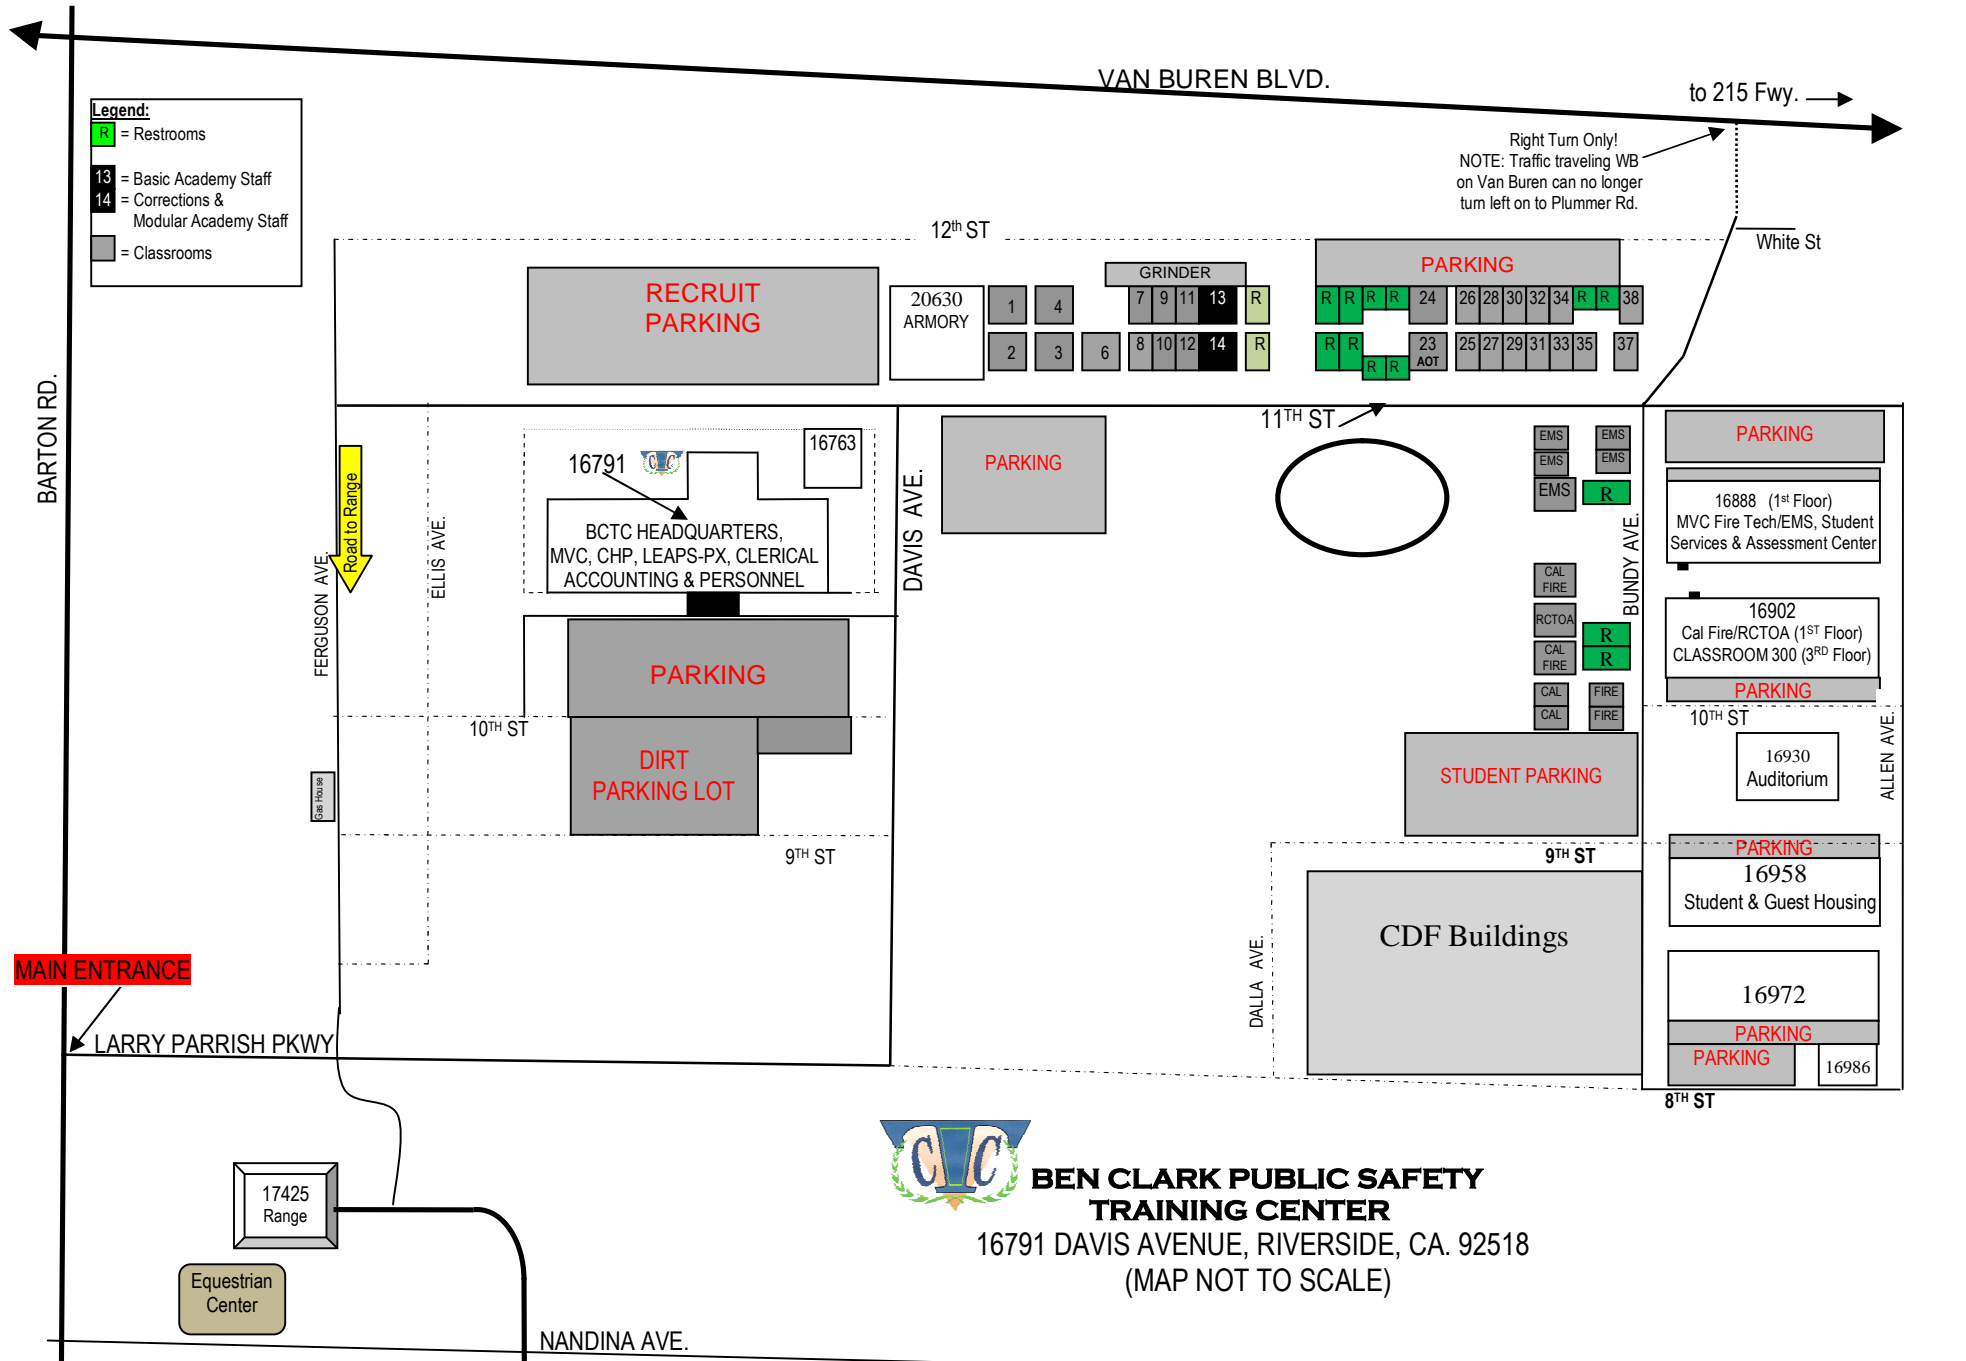

BEN CLARK PUBLIC SAFETY TRAINING CENTER FACILITY MAP

BEN CLARK PUBLIC SAFETY TRAINING CENTER
 16791 DAVIS AVENUE, RIVERSIDE, CA. 92518
 (MAP NOT TO SCALE)