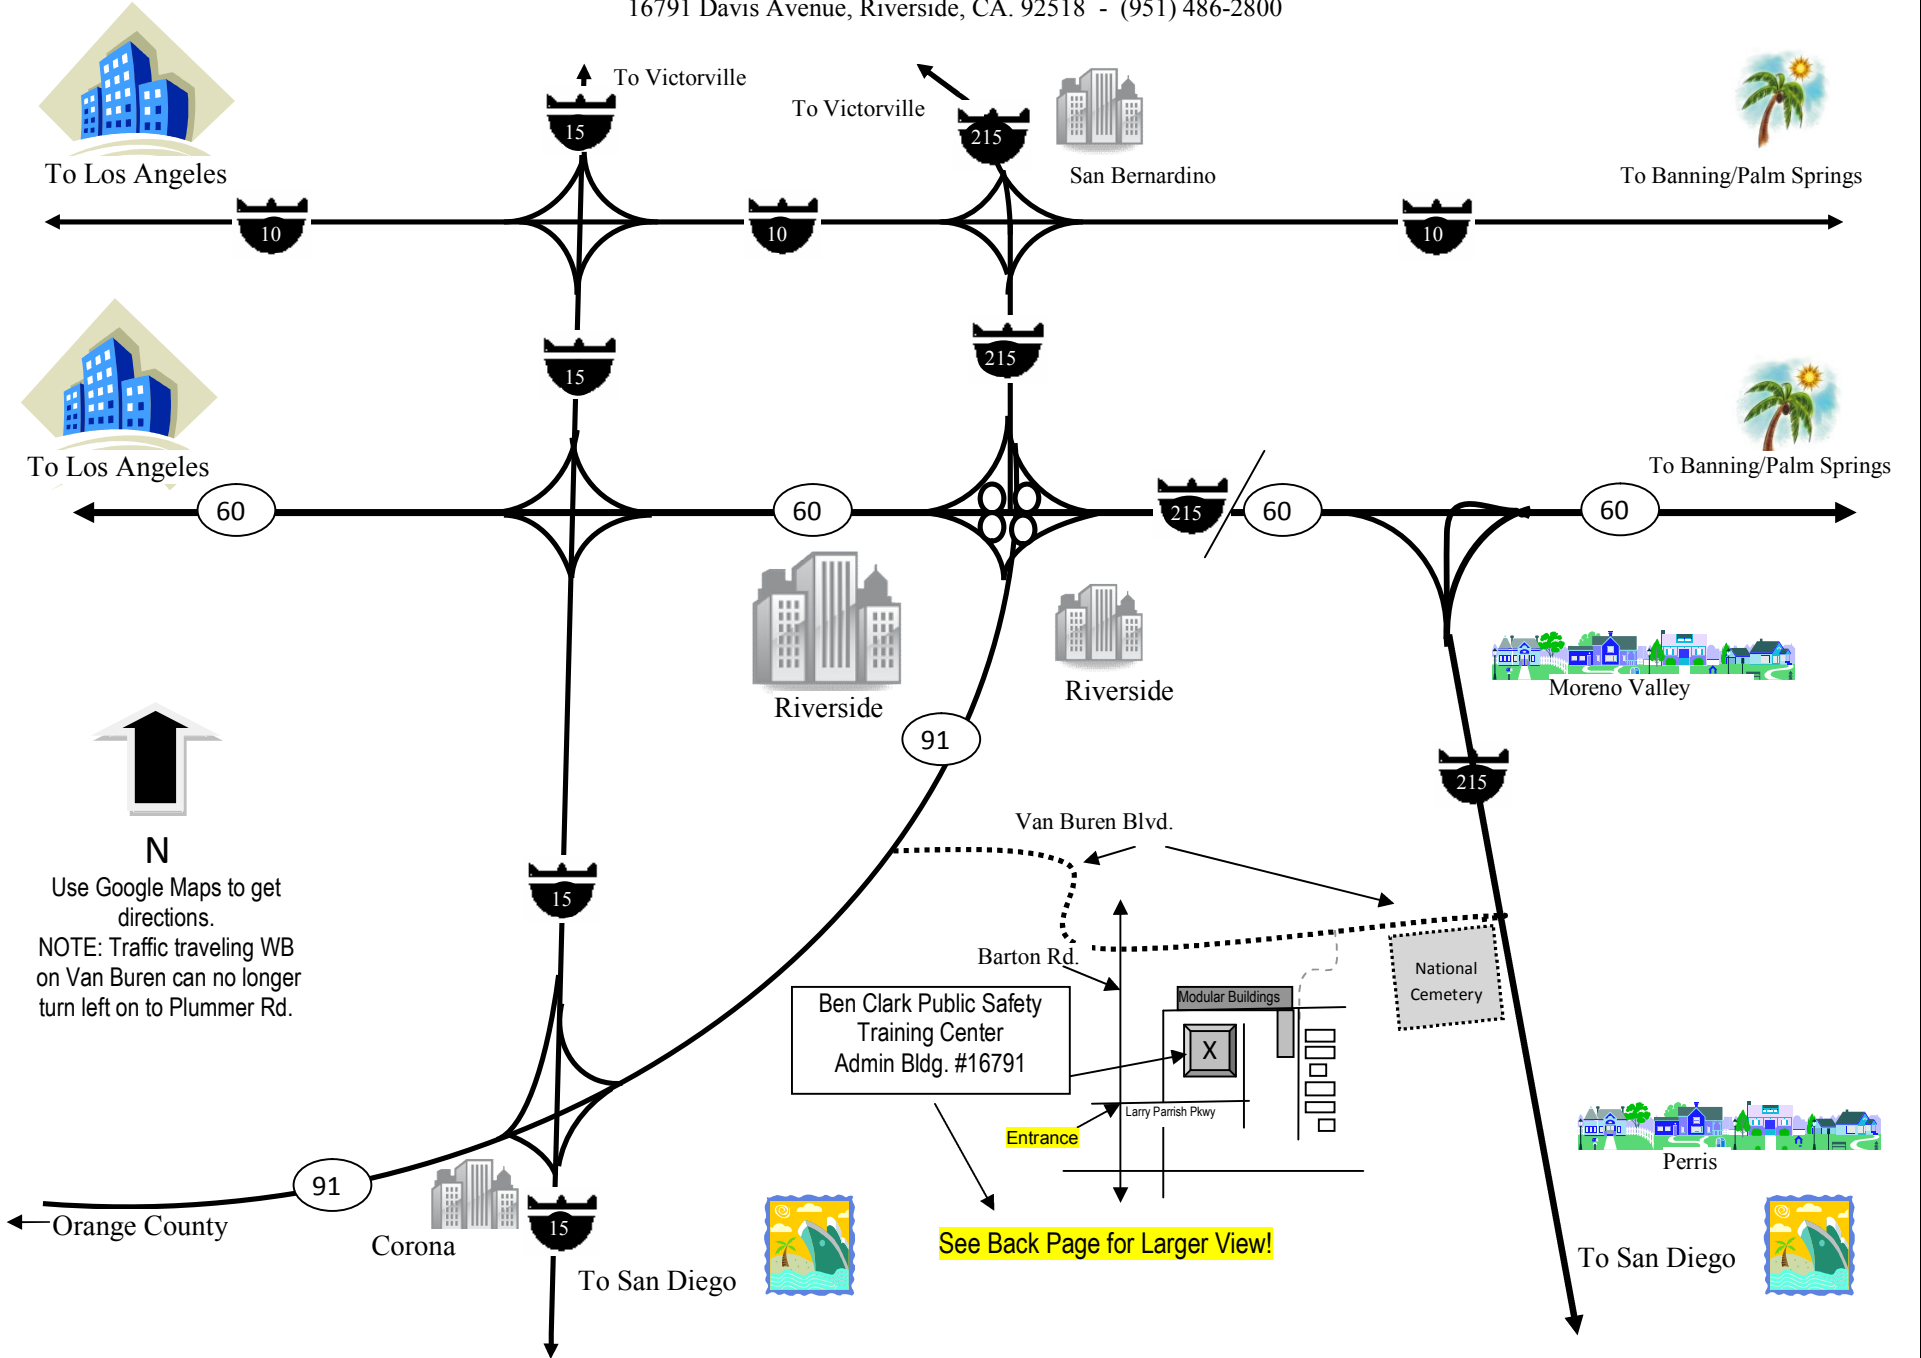

# BEN CLARK PUBLIC SAFETY TRAINING CENTER

16791 Davis Avenue, Riverside, CA. 92518 - (951) 486-2800

To Los Angeles

To Los Angeles

N

Use Google Maps to get directions.  
NOTE: Traffic traveling WB on Van Buren can no longer turn left on to Plummer Rd.

See Back Page for Larger View!

To Banning/Palm Springs

To Banning/Palm Springs

Riverside

Riverside

Moreno Valley

Perris

To San Diego